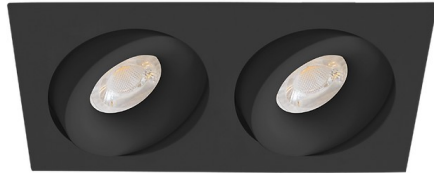

Product Images

Specification Details

PRODUCT	: Downlight HL130
BRAND	: LAMP & LIGHT
DESCRIPTION	: Downlights
DIMENSION	: L208 x W106 x H80 mm + Cable Length N/A mm
LAMP TYPE	: GU10 x 2 pcs ( Maximum : 7W (PIXEL LED Module 12W Optional))
COLOR	: Black
MATERIAL	: Die-Cast Aluminum
WEIGHT	: 0.361 kg
IP RATING	: IP 20
INSTALLATION	: Recess Mounted
CUT OUT SIZE	: 190x95

Light Source Info

LIGHT COLOR CCT	: Depend On Bulb
POWER (WATT)	: -
LUMEN	: -
BEAM ANGLE	: Depend On Bulb
CRI	: Depend On Bulb
INPUT VOLTAGE	: Depend On Bulb
POWER FACTOR	: Depend On Bulb
AVG. LIFE TIME	: Depend On Bulb
DIMMABLE	: Depend On Bulb
CONTROL GEAR	:

**REMARK** : The Downlight Fixture Can Be Use With PIXEL LED Module For Higher Brightness, True Color And Dimmable Function

LAMP & LIGHT

Head Office : 2 Bangbon 4 Road, Soi 8, Bangbon, Bangkok, Thailand 10150  
 Tel. : 098-257-5229, Line ID : @Lampandlight, www.lampandlight.com