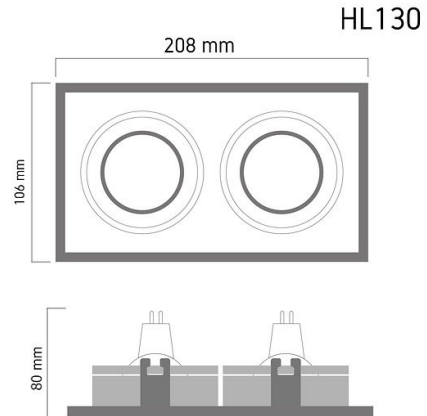

Product Images

Specification Details

PRODUCT	: Downlight HL130
BRAND	: LAMP & LIGHT
DESCRIPTION	: Downlights
DIMENSION	: L208 x W106 x H80 mm + Cable Length N/A mm
LAMP TYPE	: GU10 x 2 pcs ( Maximum : 7W (PIXEL LED Module 12W Optional))
COLOR	: Black
MATERIAL	: Die-Cast Aluminum
WEIGHT	: 0.361 kg
IP RATING	: IP 20
INSTALLATION	: Recess Mounted
CUT OUT SIZE	: 190x95

Light Source Info

LIGHT COLOR CCT	: Depend On Bulb
POWER (WATT)	: -
LUMEN	: -
BEAM ANGLE	: Depend On Bulb
CRI	: Depend On Bulb
INPUT VOLTAGE	: Depend On Bulb
POWER FACTOR	: Depend On Bulb
AVG. LIFE TIME	: Depend On Bulb
DIMMABLE	: Depend On Bulb
CONTROL GEAR	: