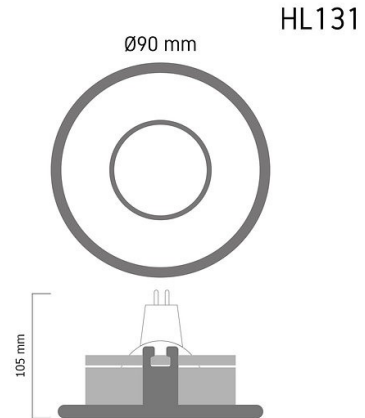

Product Images

Specification Details

PRODUCT	: Downlight HL131 (Reflect M4)
BRAND	: LAMP & LIGHT
DESCRIPTION	: Downlights
DIMENSION	: L90 x W90 x H105 mm + Cable Length N/A mm
LAMP TYPE	: GU10 x 1 pcs (Maximum : 7W (Prefer : 7W))
COLOR	: White
MATERIAL	: Die-Cast Aluminum
WEIGHT	: 0.065 kg
IP RATING	: IP 20
INSTALLATION	: Recess Mounted
CUT OUT SIZE	: 80

Light Source Info

LIGHT COLOR CCT	: Depend On Bulb
POWER (WATT)	: -
LUMEN	: -
BEAM ANGLE	: Depend On Bulb
CRI	: Depend On Bulb
INPUT VOLTAGE	: Depend On Bulb
POWER FACTOR	: Depend On Bulb
AVG. LIFE TIME	: Depend On Bulb
DIMMABLE	: Depend On Bulb
CONTROL GEAR	: