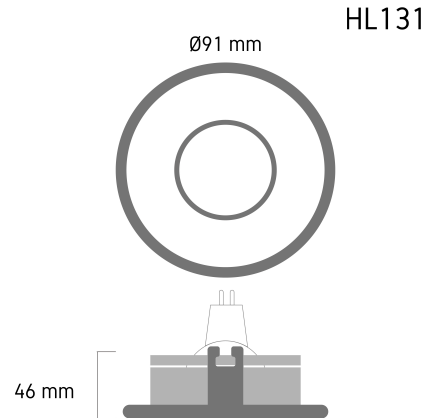

Product Images

Specification Details

| | |
|--------------|--|
| PRODUCT | : Downlight HL131 (Reflect M4) |
| BRAND | : LAMP & LIGHT |
| DESCRIPTION | : Mini Downlight |
| DIMENSION | : L91 x W91 x H46 mm + Cable Length N/A mm |
| LAMP TYPE | : GU10 x 1 pcs (Maximum : 7W) |
| COLOR | : Powdered Coated Sandy White |
| MATERIAL | : Die-Cast Aluminum |
| WEIGHT | : 0.088 kg |
| IP RATING | : IP 20 |
| INSTALLATION | : Recess Mounted |
| CUT OUT SIZE | : 85 |

Light Source Info

| | |
|-----------------|------------------|
| LIGHT COLOR CCT | : Depend On Bulb |
| POWER (WATT) | : - |
| LUMEN | : - |
| BEAM ANGLE | : Depend On Bulb |
| CRI | : Depend On Bulb |
| INPUT VOLTAGE | : Depend On Bulb |
| POWER FACTOR | : Depend On Bulb |
| AVG. LIFE TIME | : Depend On Bulb |
| DIMMABLE | : Depend On Bulb |
| CONTROL GEAR | : |