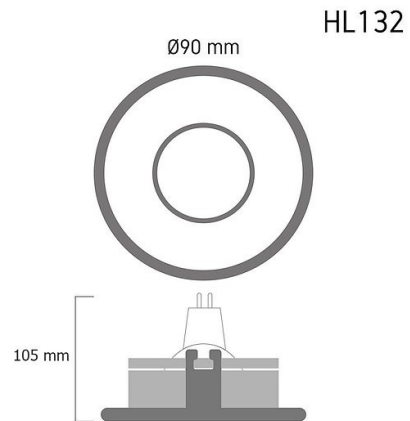

Product Images

Specification Details

PRODUCT	: Downlight HL132 (Reflect M4)
BRAND	: LAMP & LIGHT
DESCRIPTION	: Mini Downlight
DIMENSION	: L90 x W90 x H105 mm + Cable Length N/A mm
LAMP TYPE	: GU10 x 1 pcs (Maximum : 7W (PIXEL LED Module 12W Optional))
COLOR	: Black
MATERIAL	: Die-Cast Aluminum
WEIGHT	: 0.065 kg
IP RATING	: IP 20
INSTALLATION	: Recess Mounted
CUT OUT SIZE	: 80

Light Source Info

LIGHT COLOR CCT	: Depend On Bulb
POWER (WATT)	: -
LUMEN	: -
BEAM ANGLE	: Depend On Bulb
CRI	: Depend On Bulb
INPUT VOLTAGE	: Depend On Bulb
POWER FACTOR	: Depend On Bulb
AVG. LIFE TIME	: Depend On Bulb
DIMMABLE	: Depend On Bulb
CONTROL GEAR	: