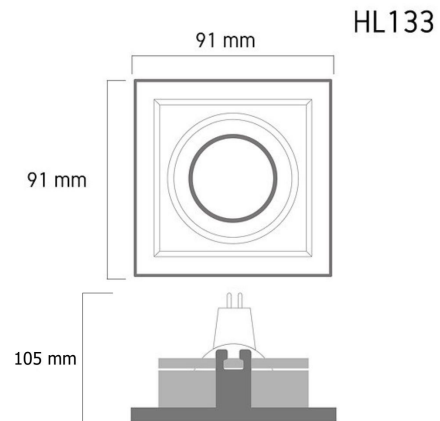

Product Images

Specification Details

PRODUCT	: Downlight HL133 (Reflect M4)
BRAND	: LAMP & LIGHT
DESCRIPTION	: Mini Downlight
DIMENSION	: L91 x W91 x H105 mm + Cable Length N/A mm
LAMP TYPE	: GU10 x 1 pcs (Maximum : 7W (PIXEL LED Module 12W Optional))
COLOR	: White
MATERIAL	: Die-Cast Aluminum
WEIGHT	: 0.083 kg
IP RATING	: IP 20
INSTALLATION	: Recess Mounted
CUT OUT SIZE	: 77 x 77

Light Source Info

LIGHT COLOR CCT	: Depend On Bulb
POWER (WATT)	: -
LUMEN	: -
BEAM ANGLE	: Depend On Bulb
CRI	: Depend On Bulb
INPUT VOLTAGE	: Depend On Bulb
POWER FACTOR	: Depend On Bulb
AVG. LIFE TIME	: Depend On Bulb
DIMMABLE	: Depend On Bulb
CONTROL GEAR	: