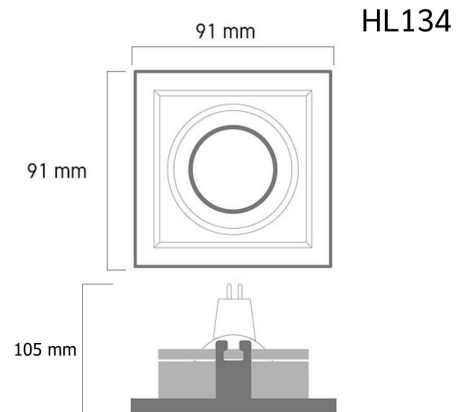

Product Images

Specification Details

PRODUCT	: Downlight HL134 (Reflect M4)
BRAND	: LAMP & LIGHT
DESCRIPTION	: Mini Downlight
DIMENSION	: L91 x W91 x H105 mm + Cable Length N/A mm
LAMP TYPE	: GU10 x 1 pcs ( Maximum : 7W (PIXEL LED Module 12W Optional))
COLOR	: Black
MATERIAL	: Die-Cast Aluminum
WEIGHT	: 0.083 kg
IP RATING	: IP 20
INSTALLATION	: Recess Mounted
CUT OUT SIZE	: 77 x 77

Light Source Info

LIGHT COLOR CCT	: Depend On Bulb
POWER (WATT)	: -
LUMEN	: -
BEAM ANGLE	: Depend On Bulb
CRI	: Depend On Bulb
INPUT VOLTAGE	: Depend On Bulb
POWER FACTOR	: Depend On Bulb
AVG. LIFE TIME	: Depend On Bulb
DIMMABLE	: Depend On Bulb
CONTROL GEAR	: