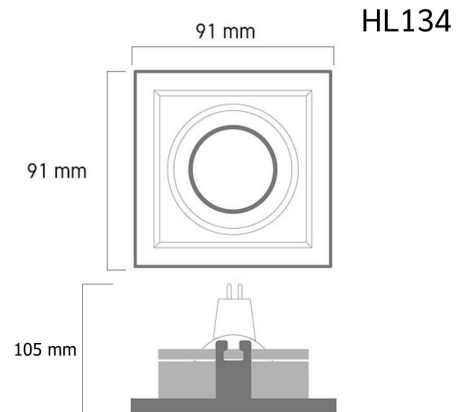

**Product Images**

**Specification Details**

PRODUCT	: Downlight HL134 (Reflect M4)
BRAND	: LAMP & LIGHT
DESCRIPTION	: Mini Downlight
DIMENSION	: L91 x W91 x H105 mm + Cable Length N/A mm
LAMP TYPE	: GU10 x 1 pcs ( Maximum : GU10 Maximum 7W (Prefer : 7W))
COLOR	: Black
MATERIAL	: Die-Cast Aluminum
WEIGHT	: 0.083 kg
IP RATING	: IP 20
INSTALLATION	: Recess Mounted
CUT OUT SIZE	: 77 x 77

**Light Source Info**

LIGHT COLOR CCT	: Depend On Bulb
POWER (WATT)	: -
LUMEN	: -
BEAM ANGLE	: Depend On Bulb
CRI	: Depend On Bulb
INPUT VOLTAGE	: Depend On Bulb
POWER FACTOR	: Depend On Bulb
AVG. LIFE TIME	: Depend On Bulb
DIMMABLE	: Depend On Bulb
CONTROL GEAR	: