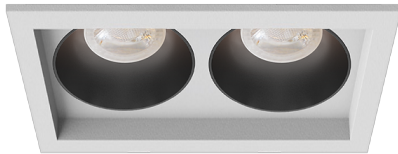

Product Images

Specification Details

PRODUCT	: Downlight HL135 (Reflect M4)
BRAND	: LAMP & LIGHT
DESCRIPTION	: Mini Downlight
DIMENSION	: L91 x W163 x H105 mm + Cable Length N/A mm
LAMP TYPE	: GU10 x 2 pcs (Maximum : 7W)
COLOR	: White
MATERIAL	: Die-Cast Aluminum
WEIGHT	: 0.170 kg
IP RATING	: IP 20
INSTALLATION	: Recess Mounted
CUT OUT SIZE	: 150 x 85

Light Source Info

LIGHT COLOR CCT	: Depend On Bulb
POWER (WATT)	: -
LUMEN	: -
BEAM ANGLE	: Depend On Bulb
CRI	: Depend On Bulb
INPUT VOLTAGE	: Depend On Bulb
POWER FACTOR	: Depend On Bulb
AVG. LIFE TIME	: Depend On Bulb
DIMMABLE	: Depend On Bulb
CONTROL GEAR	:

REMARK : Reflector Color Option Available to choose and change. Honey Comb For Anti-Glare Can Be Added

LAMP & LIGHT

Head Office : 2 Bangbon 4 Road, Soi 8, Bangbon, Bangkok, Thailand 10150
 Tel. : 098-257-5229, Line ID : @Lampandlight, www.lampandlight.com