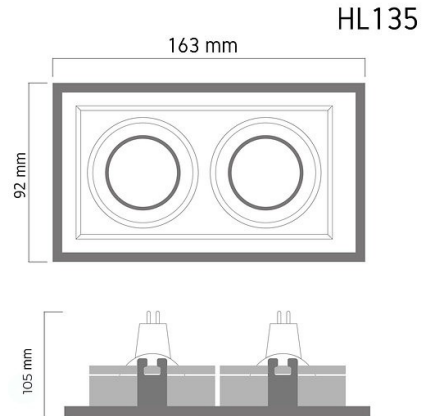

Product Images

Specification Details

PRODUCT	: Downlight HL135 (Reflect M4)
BRAND	: LAMP & LIGHT
DESCRIPTION	: Mini Downlight
DIMENSION	: L163 x W92 x H105 mm + Cable Length N/A mm
LAMP TYPE	: GU10 x 2 pcs (Maximum : 7W (PIXEL LED Module 12W Optional))
COLOR	: White
MATERIAL	: Die-Cast Aluminum
WEIGHT	: 0.170 kg
IP RATING	: IP 20
INSTALLATION	: Recess Mounted
CUT OUT SIZE	: 151 x 78

Light Source Info

LIGHT COLOR CCT	: Depend On Bulb
POWER (WATT)	: -
LUMEN	: -
BEAM ANGLE	: Depend On Bulb
CRI	: Depend On Bulb
INPUT VOLTAGE	: Depend On Bulb
POWER FACTOR	: Depend On Bulb
AVG. LIFE TIME	: Depend On Bulb
DIMMABLE	: Depend On Bulb
CONTROL GEAR	: