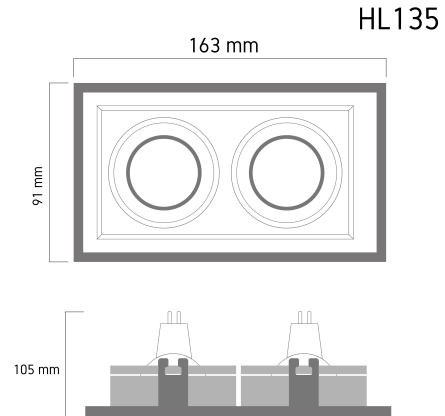

Product Images

Specification Details

PRODUCT	: Downlight HL135 (Reflect M4)
BRAND	: LAMP & LIGHT
DESCRIPTION	: Mini Downlight
DIMENSION	: L91 x W163 x H105 mm + Cable Length N/A mm
LAMP TYPE	: GU10 x 2 pcs (Maximum : 7W)
COLOR	: White
MATERIAL	: Die-Cast Aluminum
WEIGHT	: 0.170 kg
IP RATING	: IP 20
INSTALLATION	: Recess Mounted
CUT OUT SIZE	: 150 x 85

Light Source Info

LIGHT COLOR CCT	: Depend On Bulb
POWER (WATT)	: -
LUMEN	: -
BEAM ANGLE	: Depend On Bulb
CRI	: Depend On Bulb
INPUT VOLTAGE	: Depend On Bulb
POWER FACTOR	: Depend On Bulb
AVG. LIFE TIME	: Depend On Bulb
DIMMABLE	: Depend On Bulb
CONTROL GEAR	: