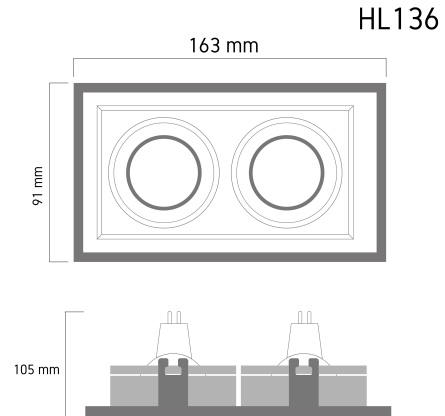

Product Images

Specification Details

PRODUCT	: Downlight HL136 (Reflect M4)
BRAND	: LAMP & LIGHT
DESCRIPTION	: Mini Downlight
DIMENSION	: L91 x W163 x H105 mm + Cable Length N/A mm
LAMP TYPE	: GU10 x 2 pcs (Maximum : 7W)
COLOR	: Black
MATERIAL	: Die-Cast Aluminum
WEIGHT	: 0.170 kg
IP RATING	: IP 20
INSTALLATION	: Recess Mounted
CUT OUT SIZE	: 150 x 85

Light Source Info

LIGHT COLOR CCT	: Depend On Bulb
POWER (WATT)	: -
LUMEN	: -
BEAM ANGLE	: Depend On Bulb
CRI	: Depend On Bulb
INPUT VOLTAGE	: Depend On Bulb
POWER FACTOR	: Depend On Bulb
AVG. LIFE TIME	: Depend On Bulb
DIMMABLE	: Depend On Bulb
CONTROL GEAR	: