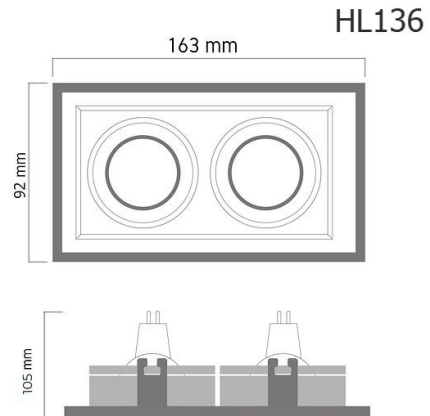

Product Images

Specification Details

PRODUCT	: Downlight HL136 (Reflect M4)
BRAND	: LAMP & LIGHT
DESCRIPTION	: Mini Downlight
DIMENSION	: L163 x W92 x H105 mm + Cable Length N/A mm
LAMP TYPE	: GU10 x 2 pcs (Maximum : 7W (PIXEL LED Module 12W Optional))
COLOR	: Black
MATERIAL	: Die-Cast Aluminum
WEIGHT	: 0.170 kg
IP RATING	: IP 20
INSTALLATION	: Recess Mounted
CUT OUT SIZE	: 151x78

Light Source Info

LIGHT COLOR CCT	: Depend On Bulb
POWER (WATT)	: -
LUMEN	: -
BEAM ANGLE	: Depend On Bulb
CRI	: Depend On Bulb
INPUT VOLTAGE	: Depend On Bulb
POWER FACTOR	: Depend On Bulb
AVG. LIFE TIME	: Depend On Bulb
DIMMABLE	: Depend On Bulb
CONTROL GEAR	: