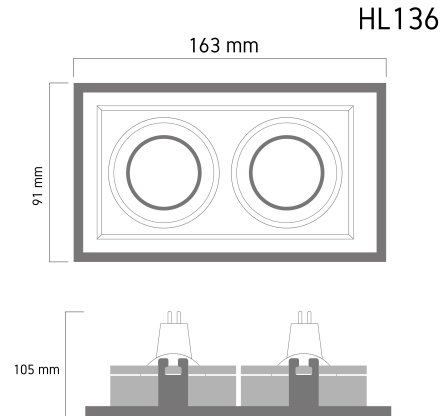

Product Images

Specification Details

PRODUCT	: Downlight HL136 (Reflect M4)
BRAND	: LAMP & LIGHT
DESCRIPTION	: Mini Downlight
DIMENSION	: L91 x W163 x H105 mm + Cable Length N/A mm
LAMP TYPE	: GU10 x 2 pcs ( Maximum : 7W)
COLOR	: Black
MATERIAL	: UPVC
WEIGHT	: 0.17 kg
IP RATING	: IP 20
INSTALLATION	: Recess Mounted
CUT OUT SIZE	: 150 x 85

Light Source Info

LIGHT COLOR CCT	: Depend On Bulb
POWER (WATT)	: -
LUMEN	: -
BEAM ANGLE	: Depend On Bulb
CRI	: Depend On Bulb
INPUT VOLTAGE	: Depend On Bulb
POWER FACTOR	: Depend On Bulb
AVG. LIFE TIME	: Depend On Bulb
DIMMABLE	: Depend On Bulb
CONTROL GEAR	: