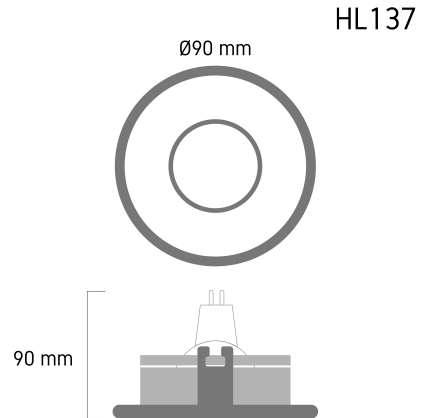

Product Images

Specification Details

PRODUCT	: Downlight HL137 (Reflect M1)
BRAND	: LAMP & LIGHT
DESCRIPTION	: Mini Downlight
DIMENSION	: L90 x W90 x H90 mm + Cable Length N/A mm
LAMP TYPE	: GU10 x 1 pcs (Maximum : 7W (PIXEL LED Module 12W Optional))
COLOR	: White
MATERIAL	: Die-Cast Aluminum
WEIGHT	: 0.510 kg
IP RATING	: IP 20
INSTALLATION	: Recess Mounted
CUT OUT SIZE	: 75

Light Source Info

LIGHT COLOR CCT	: Depend On Bulb
POWER (WATT)	: -
LUMEN	: -
BEAM ANGLE	: Depend On Bulb
CRI	: Depend On Bulb
INPUT VOLTAGE	: Depend On Bulb
POWER FACTOR	: Depend On Bulb
AVG. LIFE TIME	: Depend On Bulb
DIMMABLE	: Depend On Bulb
CONTROL GEAR	: