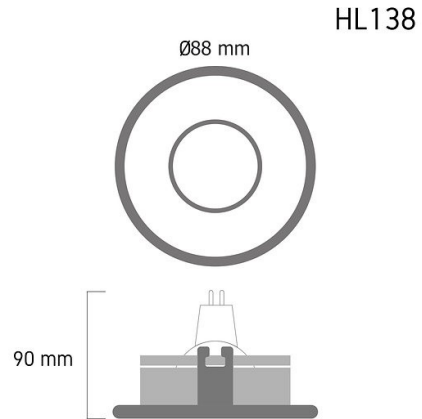

Product Images

Specification Details

PRODUCT	: Downlight HL138 (Reflect M1)
BRAND	: LAMP & LIGHT
DESCRIPTION	: Mini Downlight
DIMENSION	: L88 x W88 x H90 mm + Cable Length N/A mm
LAMP TYPE	: GU10 x 1 pcs (Maximum : 7W (PIXEL LED Module 12W Optional))
COLOR	: Black
MATERIAL	: Die-Cast Aluminum
WEIGHT	: 0.510 kg
IP RATING	: IP 20
INSTALLATION	: Recess Mounted
CUT OUT SIZE	: 75

Light Source Info

LIGHT COLOR CCT	: Depend On Bulb
POWER (WATT)	: -
LUMEN	: -
BEAM ANGLE	: Depend On Bulb
CRI	: Depend On Bulb
INPUT VOLTAGE	: Depend On Bulb
POWER FACTOR	: Depend On Bulb
AVG. LIFE TIME	: Depend On Bulb
DIMMABLE	: Depend On Bulb
CONTROL GEAR	: