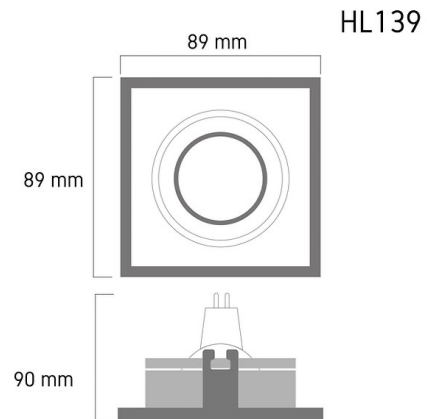

Product Images

Specification Details

PRODUCT	: Downlight HL139 (Reflect M1)
BRAND	: LAMP & LIGHT
DESCRIPTION	: Mini Downlight
DIMENSION	: L89 x W89 x H90 mm + Cable Length N/A mm
LAMP TYPE	: GU10 x 1 pcs ( Maximum : 7W)
COLOR	: White
MATERIAL	: Die-Cast Aluminum
WEIGHT	: 0.620 kg
IP RATING	: IP 20
INSTALLATION	: Recess Mounted
CUT OUT SIZE	: 75

Light Source Info

LIGHT COLOR CCT	: Depend On Bulb
POWER (WATT)	: -
LUMEN	: -
BEAM ANGLE	: Depend On Bulb
CRI	: Depend On Bulb
INPUT VOLTAGE	: Depend On Bulb
POWER FACTOR	: Depend On Bulb
AVG. LIFE TIME	: Depend On Bulb
DIMMABLE	: Depend On Bulb
CONTROL GEAR	: