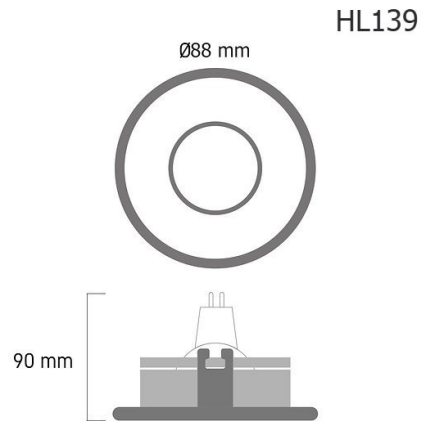

Product Images

Specification Details

PRODUCT	: Downlight HL139 (Reflect M1)
BRAND	: LAMP & LIGHT
DESCRIPTION	: Mini Downlight
DIMENSION	: L88 x W88 x H90 mm + Cable Length N/A mm
LAMP TYPE	: GU10 x 1 pcs (Maximum : 7W (Prefer : 7W))
COLOR	: White
MATERIAL	: Die-Cast Aluminum
WEIGHT	: 0.620 kg
IP RATING	: IP 20
INSTALLATION	: Recess Mounted
CUT OUT SIZE	: 75

Light Source Info

LIGHT COLOR CCT	: Depend On Bulb
POWER (WATT)	: -
LUMEN	: -
BEAM ANGLE	: Depend On Bulb
CRI	: Depend On Bulb
INPUT VOLTAGE	: Depend On Bulb
POWER FACTOR	: Depend On Bulb
AVG. LIFE TIME	: Depend On Bulb
DIMMABLE	: Depend On Bulb
CONTROL GEAR	: