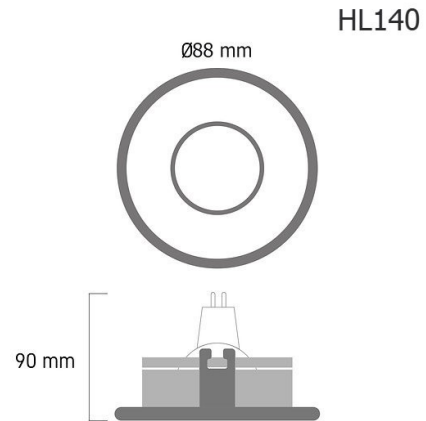

Product Images

Specification Details

PRODUCT	: Downlight HL140 (Reflect M1)
BRAND	: LAMP & LIGHT
DESCRIPTION	: Mini Downlight
DIMENSION	: L88 x W88 x H90 mm + Cable Length N/A mm
LAMP TYPE	: GU10 x 1 pcs (Maximum : 7W (PIXEL LED Module 12W Optional))
COLOR	: Black
MATERIAL	: Die-Cast Aluminum
WEIGHT	: 0.620 kg
IP RATING	: IP 20
INSTALLATION	: Recess Mounted
CUT OUT SIZE	: 75

Light Source Info

LIGHT COLOR CCT	: Depend On Bulb
POWER (WATT)	: -
LUMEN	: -
BEAM ANGLE	: Depend On Bulb
CRI	: Depend On Bulb
INPUT VOLTAGE	: Depend On Bulb
POWER FACTOR	: Depend On Bulb
AVG. LIFE TIME	: Depend On Bulb
DIMMABLE	: Depend On Bulb
CONTROL GEAR	: