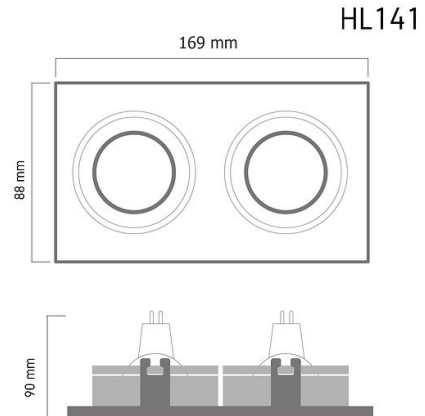

Product Images

Specification Details

PRODUCT	: Downlight HL141 (Reflect M1)
BRAND	: LAMP & LIGHT
DESCRIPTION	: Mini Downlight
DIMENSION	: L169 x W88 x H90 mm + Cable Length N/A mm
LAMP TYPE	: GU10 x 2 pcs ( Maximum : 7W (PIXEL LED Module 12W Optional))
COLOR	: White
MATERIAL	: Die-Cast Aluminum
WEIGHT	: 0.120 kg
IP RATING	: IP 20
INSTALLATION	: Recess Mounted
CUT OUT SIZE	: 153 x 75

Light Source Info

LIGHT COLOR CCT	: Depend On Bulb
POWER (WATT)	: -
LUMEN	: -
BEAM ANGLE	: Depend On Bulb
CRI	: Depend On Bulb
INPUT VOLTAGE	: Depend On Bulb
POWER FACTOR	: Depend On Bulb
AVG. LIFE TIME	: Depend On Bulb
DIMMABLE	: Depend On Bulb
CONTROL GEAR	: