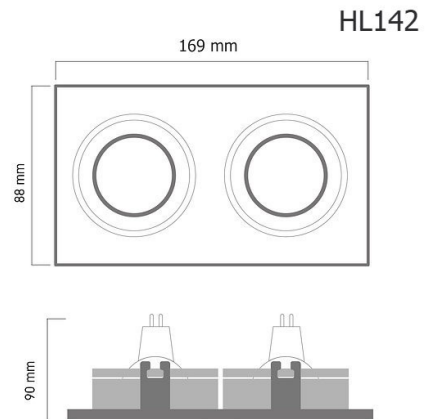

Product Images

Specification Details

PRODUCT	: Downlight HL142 (Reflect M1)
BRAND	: LAMP & LIGHT
DESCRIPTION	: Mini Downlight
DIMENSION	: L169 x W88 x H90 mm + Cable Length N/A mm
LAMP TYPE	: GU10 x 2 pcs (Maximum : 7W (PIXEL LED Module 12W Optional))
COLOR	: Black
MATERIAL	: Die-Cast Aluminum
WEIGHT	: 0.120 kg
IP RATING	: IP 20
INSTALLATION	: Recess Mounted
CUT OUT SIZE	: 153 x 75

Light Source Info

LIGHT COLOR CCT	: Depend On Bulb
POWER (WATT)	: -
LUMEN	: -
BEAM ANGLE	: Depend On Bulb
CRI	: Depend On Bulb
INPUT VOLTAGE	: Depend On Bulb
POWER FACTOR	: Depend On Bulb
AVG. LIFE TIME	: Depend On Bulb
DIMMABLE	: Depend On Bulb
CONTROL GEAR	: