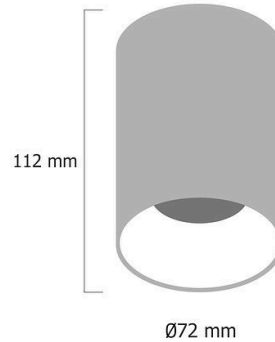

Product Images

HL144

Specification Details

PRODUCT	: Downlight HL144 (Reflect M2)
BRAND	: LAMP & LIGHT
DESCRIPTION	: Mini Downlight
DIMENSION	: L72 x W72 x H112 mm + Cable Length N/A mm
LAMP TYPE	: GU10 x 1 pcs (Maximum : 7W (Prefer : 7W))
COLOR	: Black
MATERIAL	: Die-Cast Aluminum
WEIGHT	: 0.240 kg
IP RATING	: IP 20
INSTALLATION	: Surface Mounted
CUT OUT SIZE	:

Light Source Info

LIGHT COLOR CCT	: Depend On Bulb
POWER (WATT)	: -
LUMEN	: -
BEAM ANGLE	: Depend On Bulb
CRI	: Depend On Bulb
INPUT VOLTAGE	: Depend On Bulb
POWER FACTOR	: Depend On Bulb
AVG. LIFE TIME	: Depend On Bulb
DIMMABLE	: Depend On Bulb
CONTROL GEAR	: