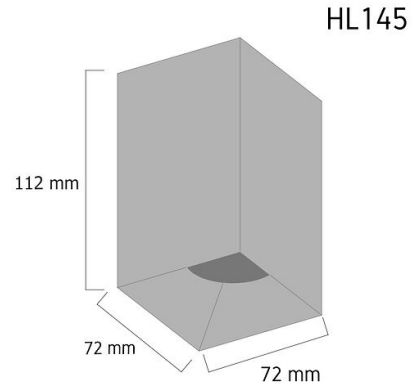

## Product Images

## Specification Details

PRODUCT	: Downlight HL145 (Reflect M6)
BRAND	: LAMP & LIGHT
DESCRIPTION	: Mini Downlight
DIMENSION	: L72 x W72 x H112 mm + Cable Length N/A mm
LAMP TYPE	: GU10 x 1 pcs ( Maximum : 7W (Prefer : 7W))
COLOR	: White
MATERIAL	: Die-Cast Aluminum
WEIGHT	: 0.167 kg
IP RATING	: IP 20
INSTALLATION	: Surface Mounted
CUT OUT SIZE	: