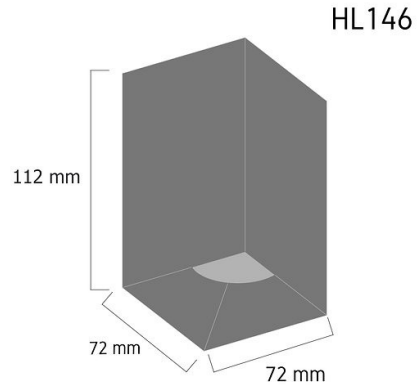

Product Images

Specification Details

PRODUCT	: Downlight HL146 (Reflect M6)
BRAND	: LAMP & LIGHT
DESCRIPTION	: Mini Downlight
DIMENSION	: L72 x W72 x H112 mm + Cable Length N/A mm
LAMP TYPE	: GU10 x 1 pcs ( Maximum : 7W (Prefer : 7W))
COLOR	: Black
MATERIAL	: Die-Cast Aluminum
WEIGHT	: 0.167 kg
IP RATING	: IP 20
INSTALLATION	: Surface Mounted
CUT OUT SIZE	:

Light Source Info

LIGHT COLOR CCT	: Depend On Bulb
POWER (WATT)	: -
LUMEN	: -
BEAM ANGLE	: Depend On Bulb
CRI	: Depend On Bulb
INPUT VOLTAGE	: Depend On Bulb
POWER FACTOR	: Depend On Bulb
AVG. LIFE TIME	: Depend On Bulb
DIMMABLE	: Depend On Bulb
CONTROL GEAR	: