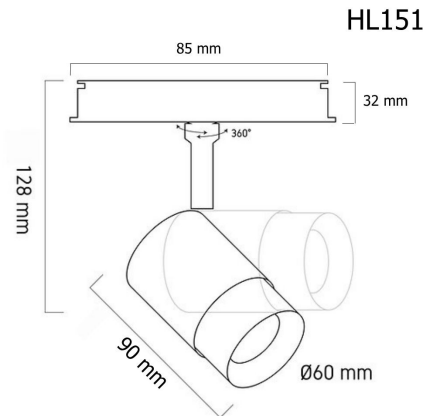

Product Images

Specification Details

PRODUCT	: Tracklight HL151
BRAND	: LAMP & LIGHT
DESCRIPTION	: Tracklights
DIMENSION	: L60 x W60 x H90 mm + Cable Length N/A mm
LAMP TYPE	: GU10 x 1 pcs (Maximum : GU10 Maximum 7W (Prefer : 7 W)))
COLOR	: Black,Gold
MATERIAL	: Die-Cast Aluminum
WEIGHT	: 0.150 kg
IP RATING	: IP 20
INSTALLATION	: In Track
CUT OUT SIZE	: -

Light Source Info

LIGHT COLOR CCT	: Depend On Bulb
POWER (WATT)	: -
LUMEN	: -
BEAM ANGLE	: Depend On Bulb
CRI	: Depend On Bulb
INPUT VOLTAGE	: Depend On Bulb
POWER FACTOR	: Depend On Bulb
AVG. LIFE TIME	: Depend On Bulb
DIMMABLE	: Depend On Bulb
CONTROL GEAR	: