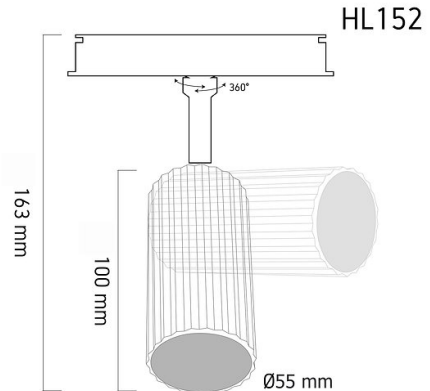

Product Images

Specification Details

PRODUCT	: Tracklight HL152
BRAND	: LAMP & LIGHT
DESCRIPTION	: Tracklights
DIMENSION	: L55 x W55 x H100 mm + Cable Length N/A mm
LAMP TYPE	: GU10 x 1 pcs (Maximum : 7W (Prefer: 7W))
COLOR	: White
MATERIAL	: Powder Coated Aluminum
WEIGHT	: 0.300 kg
IP RATING	: IP 20
INSTALLATION	: In Track
CUT OUT SIZE	: -

Light Source Info

LIGHT COLOR CCT	: Depend On Bulb
POWER (WATT)	: -
LUMEN	: -
BEAM ANGLE	: Depend On Bulb
CRI	: Depend On Bulb
INPUT VOLTAGE	: Depend On Bulb
POWER FACTOR	: Depend On Bulb
AVG. LIFE TIME	: Depend On Bulb
DIMMABLE	: Depend On Bulb
CONTROL GEAR	: