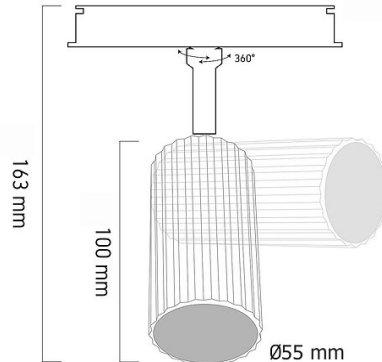

Product Images

Specification Details

PRODUCT	: Tracklight HL153
BRAND	: LAMP & LIGHT
DESCRIPTION	: Tracklights
DIMENSION	: L55 x W55 x H100 mm + Cable Length N/A mm
LAMP TYPE	: GU10 x 1 pcs (Maximum : 7W (Prefer : 7W))
COLOR	: Black
MATERIAL	: Powder Coated Aluminum
WEIGHT	: 0.300 kg
IP RATING	: IP 20
INSTALLATION	: In Track
CUT OUT SIZE	: -

Light Source Info

LIGHT COLOR CCT	: Depend On Bulb
POWER (WATT)	: -
LUMEN	: -
BEAM ANGLE	: Depend On Bulb
CRI	: Depend On Bulb
INPUT VOLTAGE	: Depend On Bulb
POWER FACTOR	: Depend On Bulb
AVG. LIFE TIME	: Depend On Bulb
DIMMABLE	: Depend On Bulb
CONTROL GEAR	: