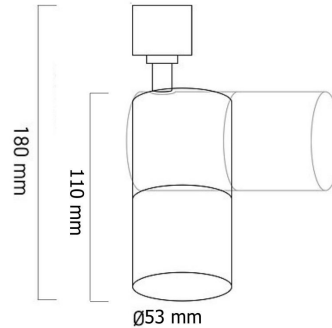

Product Images

HL157

Specification Details

PRODUCT	: Tracklight HL 157
BRAND	: LAMP & LIGHT
DESCRIPTION	: Tracklights
DIMENSION	: L53 x W53 x H110 mm + Cable Length N/A mm
LAMP TYPE	: GU10 x 1 pcs ( Maximum : 7W (Prefer : 7W))
COLOR	: White
MATERIAL	: Aluminum
WEIGHT	: 0.500 kg
IP RATING	: IP 20
INSTALLATION	: In Track
CUT OUT SIZE	: -

Light Source Info

LIGHT COLOR CCT	: Depend On Bulb
POWER (WATT)	: Depend on Bulb
LUMEN	: Depend on Bulb
BEAM ANGLE	: Depend On Bulb
CRI	: Depend On Bulb
INPUT VOLTAGE	: Depend On Bulb
POWER FACTOR	: Depend On Bulb
AVG. LIFE TIME	: Depend On Bulb
DIMMABLE	: Depend On Bulb
CONTROL GEAR	: