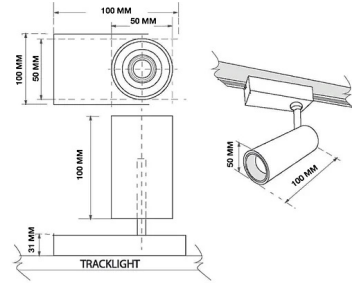

Product Images

Specification Details

PRODUCT	: Dimmable Tracklight L80 LED Warmwhite 12W
BRAND	: LAMP & LIGHT
DESCRIPTION	: Tracklights
DIMENSION	: L50 x W50 x H100 mm + Cable Length N/A mm
LAMP TYPE	: LED Built-in x 1 pcs (Maximum : LED Built-in)
COLOR	: Black
MATERIAL	: Powder Coated Aluminum
WEIGHT	: 0.300 kg
IP RATING	: IP 20
INSTALLATION	: In Track
CUT OUT SIZE	: -

Light Source Info

LIGHT COLOR CCT	: 3000K
POWER (WATT)	: 12
LUMEN	: 1200
BEAM ANGLE	: 24 D
CRI	: > 90
INPUT VOLTAGE	: AC 220V
POWER FACTOR	: 0.5
AVG. LIFE TIME	: 25,000 Hrs
DIMMABLE	: Dimmable
CONTROL GEAR	: Driver Included