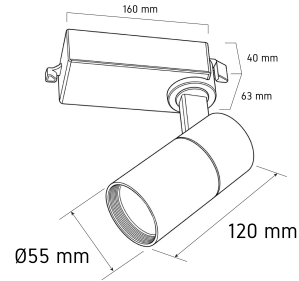

Product Images

L81

Specification Details

PRODUCT	: Dimmable Tracklight L81 LED Coolwhite 12W
BRAND	: LAMP & LIGHT
DESCRIPTION	: Tracklights
DIMENSION	: L50 x W50 x H120 mm + Cable Length N/A mm
LAMP TYPE	: LED Built-in x 1 pcs
COLOR	: Black
MATERIAL	: Powder Coated Aluminum
WEIGHT	: 0.300 kg
IP RATING	: IP 20
INSTALLATION	: In Track
CUT OUT SIZE	: -

Light Source Info

LIGHT COLOR CCT	: 4000K
POWER (WATT)	: 12W
LUMEN	: 1200
BEAM ANGLE	: 24 D
CRI	: > 90
INPUT VOLTAGE	: AC 220V
POWER FACTOR	: 0.5
AVG. LIFE TIME	: 25,000 Hrs
DIMMABLE	: Dimmable
CONTROL GEAR	: Driver Included