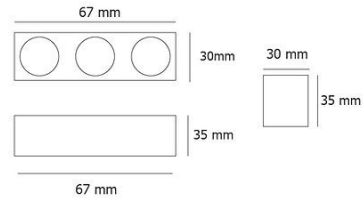

Product Images

Specification Details

PRODUCT	: Mini Downlight L85 4W 3000K
BRAND	: LAMP & LIGHT
DESCRIPTION	: Mini Downlight
DIMENSION	: L67 x W30 x H35 mm + Cable Length N/A mm
LAMP TYPE	: LED Built-in x 1 pcs (Maximum : 4W)
COLOR	: Black
MATERIAL	: Die-Cast Aluminum
WEIGHT	: 0.300 kg
IP RATING	: IP 20
INSTALLATION	: Recess Mounted
CUT OUT SIZE	: 60 x 25

Light Source Info

LIGHT COLOR CCT	: 3000K
POWER (WATT)	: 4
LUMEN	: 400
BEAM ANGLE	: 24 D
CRI	: > 90
INPUT VOLTAGE	: AC 220V
POWER FACTOR	: 0.5
AVG. LIFE TIME	: 50,000 Hrs
DIMMABLE	: Non-Dimmable
CONTROL GEAR	: Driver Included