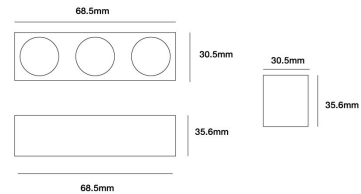

Product Images

Specification Details

PRODUCT	: Mini Downlight L86 4W 4000K
BRAND	: LAMP & LIGHT
DESCRIPTION	: Mini Downlight
DIMENSION	: L68.5 x W30.5 x H35.6 mm + Cable Length N/A mm
LAMP TYPE	: LED Built-in x 1 pcs (Maximum : 4W)
COLOR	: Matt White
MATERIAL	: Die-Cast Aluminum
WEIGHT	: 0.3 kg
IP RATING	: IP 20
INSTALLATION	: Recess Mounted
CUT OUT SIZE	: 64x26

Light Source Info

LIGHT COLOR CCT	: 4000K
POWER (WATT)	: 4
LUMEN	: 400
BEAM ANGLE	: 24 D
CRI	: > 90
INPUT VOLTAGE	: AC 220V
POWER FACTOR	: 0.5
AVG. LIFE TIME	: 50,000 Hrs
DIMMABLE	: Non-Dimmable
CONTROL GEAR	: Driver Included