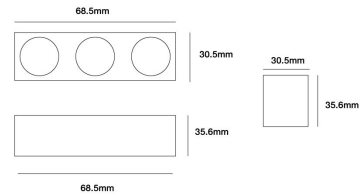

Product Images

Specification Details

PRODUCT	: Mini Downlight L87 4W 4000K
BRAND	: LAMP & LIGHT
DESCRIPTION	: Mini Downlight
DIMENSION	: L69 x W31 x H36 mm + Cable Length N/A mm
LAMP TYPE	: LED Built-in x 1 pcs (Maximum : 4W)
COLOR	: Black
MATERIAL	: Die-Cast Aluminum
WEIGHT	: 0.300 kg
IP RATING	: IP 20
INSTALLATION	: Recess Mounted
CUT OUT SIZE	: 64x26

Light Source Info

LIGHT COLOR CCT	: 4000K
POWER (WATT)	: 4
LUMEN	: 400
BEAM ANGLE	: 24 D
CRI	: > 90
INPUT VOLTAGE	: AC 220V
POWER FACTOR	: 0.5
AVG. LIFE TIME	: 50,000 Hrs
DIMMABLE	: Non-Dimmable
CONTROL GEAR	: Driver Included