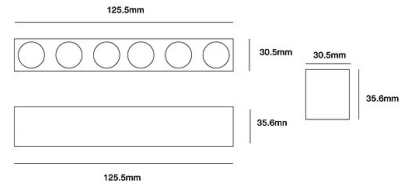

Product Images

Specification Details

PRODUCT	: Mini Downlight L88 8W 3000K
BRAND	: LAMP & LIGHT
DESCRIPTION	: Mini Downlight
DIMENSION	: L125.5 x W30.5 x H35.6 mm + Cable Length N/A mm
LAMP TYPE	: LED Built-in x 1 pcs (Maximum : 8W)
COLOR	: Matt White
MATERIAL	: Die-Cast Aluminum
WEIGHT	: 0.5 kg
IP RATING	: IP 20
INSTALLATION	: Recess Mounted
CUT OUT SIZE	: 121x26

Light Source Info

LIGHT COLOR CCT	: 3000K
POWER (WATT)	: 8
LUMEN	: 800
BEAM ANGLE	: 24 D
CRI	: > 90
INPUT VOLTAGE	: AC 220V
POWER FACTOR	: 0.5
AVG. LIFE TIME	: 50,000 Hrs
DIMMABLE	: Non-Dimmable
CONTROL GEAR	: Driver Included