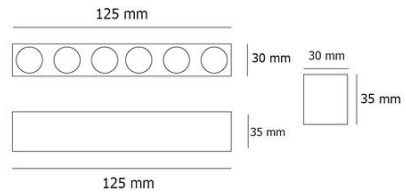

Product Images

Specification Details

PRODUCT	: Mini Downlight L88 8W 3000K
BRAND	: LAMP & LIGHT
DESCRIPTION	: Mini Downlight
DIMENSION	: L125 x W30 x H35 mm + Cable Length N/A mm
LAMP TYPE	: LED Built-in x 1 pcs (Maximum : 8W)
COLOR	: White
MATERIAL	: Die-Cast Aluminum
WEIGHT	: 0.500 kg
IP RATING	: IP 20
INSTALLATION	: Recess Mounted
CUT OUT SIZE	: 118 x 25

Light Source Info

LIGHT COLOR CCT	: 3000K
POWER (WATT)	: 8
LUMEN	: 800
BEAM ANGLE	: 24 D
CRI	: > 90
INPUT VOLTAGE	: AC 220V
POWER FACTOR	: 0.5
AVG. LIFE TIME	: 50,000 Hrs
DIMMABLE	: Non-Dimmable
CONTROL GEAR	: Driver Included