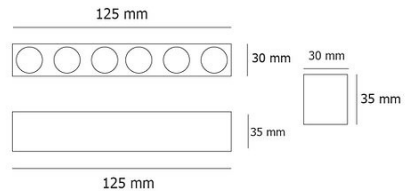

### Specification Details

PRODUCT	: Mini Downlight L89 8W 3000K
BRAND	: LAMP & LIGHT
DESCRIPTION	: Mini Downlight
DIMENSION	: L125 x W30 x H35 mm + Cable Length N/A mm
LAMP TYPE	: LED Built-in x 1 pcs ( Maximum : 8W)
COLOR	: Black
MATERIAL	: Die-Cast Aluminum
WEIGHT	: 0.500 kg
IP RATING	: IP 20
INSTALLATION	: Recess Mounted
CUT OUT SIZE	: 118 x 25