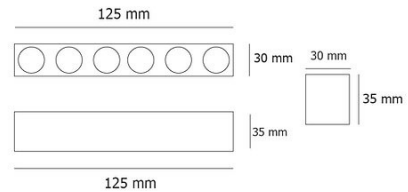

**Product Images**

**Specification Details**

PRODUCT	: Mini Downlight L90 8W 4000K
BRAND	: LAMP & LIGHT
DESCRIPTION	: Mini Downlight
DIMENSION	: L125 x W30 x H35 mm + Cable Length N/A mm
LAMP TYPE	: LED Built-in x 1 pcs ( Maximum : 8W)
COLOR	: White
MATERIAL	: Die-Cast Aluminum
WEIGHT	: 0.500 kg
IP RATING	: IP 20
INSTALLATION	: Recess Mounted
CUT OUT SIZE	: 118 x 25

**Light Source Info**

LIGHT COLOR CCT	: 4000K
POWER (WATT)	: 8
LUMEN	: 800
BEAM ANGLE	: 24 D
CRI	: > 90
INPUT VOLTAGE	: AC 220V
POWER FACTOR	: 0.5
AVG. LIFE TIME	: 50,000 Hrs
DIMMABLE	: Non-Dimmable
CONTROL GEAR	: Driver Included