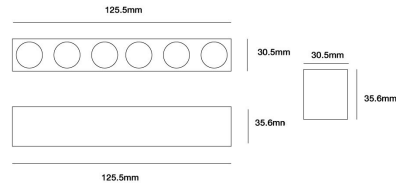

Product Images

Specification Details

PRODUCT	: Mini Downlight L91 8W 4000K
BRAND	: LAMP & LIGHT
DESCRIPTION	: Mini Downlight
DIMENSION	: L126 x W31 x H36 mm + Cable Length N/A mm
LAMP TYPE	: LED Built-in x 1 pcs (Maximum : 8W)
COLOR	: Black
MATERIAL	: Die-Cast Aluminum
WEIGHT	: 0.500 kg
IP RATING	: IP 20
INSTALLATION	: Recess Mounted
CUT OUT SIZE	: 121x26

Light Source Info

LIGHT COLOR CCT	: 4000K
POWER (WATT)	: 8
LUMEN	: 800
BEAM ANGLE	: 24 D
CRI	: > 90
INPUT VOLTAGE	: AC 220V
POWER FACTOR	: 0.5
AVG. LIFE TIME	: 50,000 Hrs
DIMMABLE	: Non-Dimmable
CONTROL GEAR	: Driver Included