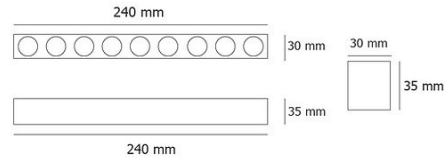

Product Images

Specification Details

PRODUCT	: Mini Downlight L92 15W 3000K
BRAND	: LAMP & LIGHT
DESCRIPTION	: Mini Downlight
DIMENSION	: L240 x W30 x H35 mm + Cable Length N/A mm
LAMP TYPE	: LED Built-in x 1 pcs (Maximum : 15W)
COLOR	: White
MATERIAL	: Die-Cast Aluminum
WEIGHT	: 0.500 kg
IP RATING	: IP 20
INSTALLATION	: Recess Mounted
CUT OUT SIZE	: 228 x 25

Light Source Info

LIGHT COLOR CCT	: 3000K
POWER (WATT)	: 15
LUMEN	: 1420
BEAM ANGLE	: 24 D
CRI	: > 90
INPUT VOLTAGE	: AC 220V
POWER FACTOR	: 0.5
AVG. LIFE TIME	: 50,000 Hrs
DIMMABLE	: Non-Dimmable
CONTROL GEAR	: Driver Included