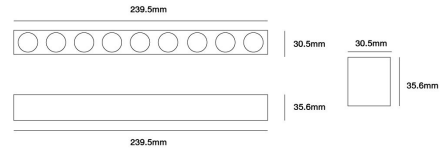

Product Images

Specification Details

PRODUCT	: Mini Downlight L94 15W 4000K
BRAND	: LAMP & LIGHT
DESCRIPTION	: Mini Downlight
DIMENSION	: L239.5 x W30.5 x H35.6 mm + Cable Length N/A mm
LAMP TYPE	: LED Built-in x 1 pcs (Maximum : 15W)
COLOR	: Matt White
MATERIAL	: Die-Cast Aluminum
WEIGHT	: 0.5 kg
IP RATING	: IP 20
INSTALLATION	: Recess Mounted
CUT OUT SIZE	: 235x26

Light Source Info

LIGHT COLOR CCT	: 4000K
POWER (WATT)	: 15
LUMEN	: 1420
BEAM ANGLE	: 24 D
CRI	: > 90
INPUT VOLTAGE	: AC 220V
POWER FACTOR	: 0.5
AVG. LIFE TIME	: 50,000 Hrs
DIMMABLE	: Non-Dimmable
CONTROL GEAR	: Driver Included