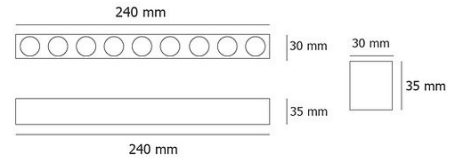

Product Images

Specification Details

PRODUCT	: Mini Downlight L94 15W 4000K
BRAND	: LAMP & LIGHT
DESCRIPTION	: Mini Downlight
DIMENSION	: L240 x W30 x H35 mm + Cable Length N/A mm
LAMP TYPE	: LED Built-in x 1 pcs (Maximum : 15W)
COLOR	: White
MATERIAL	: Die-Cast Aluminum
WEIGHT	: 0.500 kg
IP RATING	: IP 20
INSTALLATION	: Recess Mounted
CUT OUT SIZE	: 228 x 25

Light Source Info

LIGHT COLOR CCT	: 4000K
POWER (WATT)	: 15
LUMEN	: 1420
BEAM ANGLE	: 24 D
CRI	: > 90
INPUT VOLTAGE	: AC 220V
POWER FACTOR	: 0.5
AVG. LIFE TIME	: 50,000 Hrs
DIMMABLE	: Non-Dimmable
CONTROL GEAR	: Driver Included