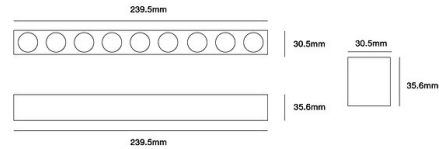

Product Images

Specification Details

PRODUCT	: Mini Downlight L95 15W 4000K
BRAND	: LAMP & LIGHT
DESCRIPTION	: Mini Downlight
DIMENSION	: L240 x W31 x H36 mm + Cable Length N/A mm
LAMP TYPE	: LED Built-in x 1 pcs (Maximum : 15W)
COLOR	: Black
MATERIAL	: Die-Cast Aluminum
WEIGHT	: 0.500 kg
IP RATING	: IP 20
INSTALLATION	: Recess Mounted
CUT OUT SIZE	: 235x26

Light Source Info

LIGHT COLOR CCT	: 4000K
POWER (WATT)	: 15
LUMEN	: 1420
BEAM ANGLE	: 24 D
CRI	: > 90
INPUT VOLTAGE	: AC 220V
POWER FACTOR	: 0.5
AVG. LIFE TIME	: 50,000 Hrs
DIMMABLE	: Non-Dimmable
CONTROL GEAR	: Driver Included