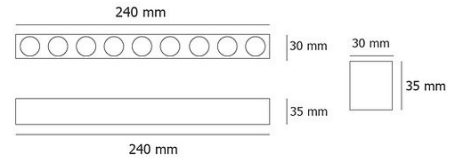

## Specification Details

PRODUCT	: Mini Downlight L95 15W 4000K
BRAND	: LAMP & LIGHT
DESCRIPTION	: Mini Downlight
DIMENSION	: L240 x W30 x H35 mm + Cable Length N/A mm
LAMP TYPE	: LED Built-in x 1 pcs ( Maximum : 15W)
COLOR	: Black
MATERIAL	: Die-Cast Aluminum
WEIGHT	: 0.500 kg
IP RATING	: IP 20
INSTALLATION	: Recess Mounted
CUT OUT SIZE	: 228 x 25

## Light Source Info

LIGHT COLOR CCT	: 4000K
POWER (WATT)	: 15
LUMEN	: 1420
BEAM ANGLE	: 24 D
CRI	: > 90
INPUT VOLTAGE	: AC 220V
POWER FACTOR	: 0.5
AVG. LIFE TIME	: 50,000 Hrs
DIMMABLE	: Non-Dimmable
CONTROL GEAR	: Driver Included