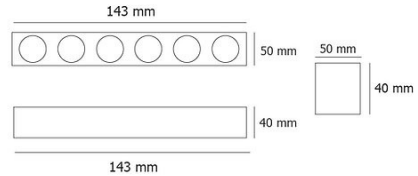

Product Images

Specification Details

PRODUCT	: Mini Downlight L96 8W 3000K
BRAND	: LAMP & LIGHT
DESCRIPTION	: Mini Downlight
DIMENSION	: L143 x W50 x H40 mm + Cable Length N/A mm
LAMP TYPE	: LED Built-in x 1 pcs (Maximum : 8W)
COLOR	: White
MATERIAL	: Die-Cast Aluminum
WEIGHT	: 0.500 kg
IP RATING	: IP 20
INSTALLATION	: Recess Mounted
CUT OUT SIZE	: 135 x 40

Light Source Info

LIGHT COLOR CCT	: 3000K
POWER (WATT)	: 8
LUMEN	: 800
BEAM ANGLE	: 24 D
CRI	: > 90
INPUT VOLTAGE	: AC 220V
POWER FACTOR	: 0.5
AVG. LIFE TIME	: 50,000 Hrs
DIMMABLE	: Non-Dimmable
CONTROL GEAR	: Driver Included