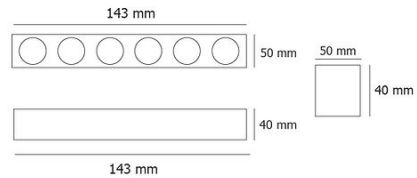

Product Images

Specification Details

PRODUCT	: Mini Downlight L97 8W 4000K
BRAND	: LAMP & LIGHT
DESCRIPTION	: Mini Downlight
DIMENSION	: L143 x W50 x H40 mm + Cable Length N/A mm
LAMP TYPE	: LED Built-in x 1 pcs (Maximum : 8W)
COLOR	: White
MATERIAL	: Die-Cast Aluminum
WEIGHT	: 0.500 kg
IP RATING	: IP 20
INSTALLATION	: Recess Mounted
CUT OUT SIZE	: 135 x 40

Light Source Info

LIGHT COLOR CCT	: 4000K
POWER (WATT)	: 8
LUMEN	: 800
BEAM ANGLE	: 24 D
CRI	: > 90
INPUT VOLTAGE	: AC 220V
POWER FACTOR	: 0.5
AVG. LIFE TIME	: 50,000 Hrs
DIMMABLE	: Non-Dimmable
CONTROL GEAR	: Driver Included