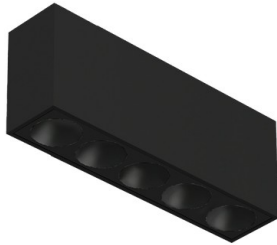

**Product Images**

**Specification Details**

PRODUCT	: Mini Downlight L99 10W 3000K
BRAND	: LAMP & LIGHT
DESCRIPTION	: Mini Downlight
DIMENSION	: L137 x W30 x H65 mm + Cable Length N/A mm
LAMP TYPE	: LED Built-in x 1 pcs ( Maximum : 10W)
COLOR	: Black
MATERIAL	: Die-Cast Aluminum
WEIGHT	: 0.230 kg
IP RATING	: IP 20
INSTALLATION	: Surface Mounted
CUT OUT SIZE	: -

**Light Source Info**

LIGHT COLOR CCT	: 3000K
POWER (WATT)	: 10
LUMEN	: 950
BEAM ANGLE	: 24 D
CRI	: > 90
INPUT VOLTAGE	: AC 220V
POWER FACTOR	: 0.5
AVG. LIFE TIME	: 50,000 Hrs
DIMMABLE	: Non-Dimmable
CONTROL GEAR	: Driver Included