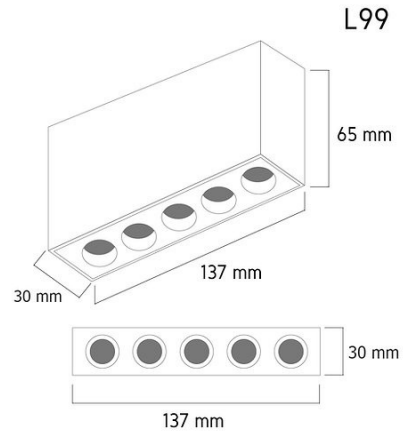

**Product Images**

**Specification Details**

PRODUCT	: Mini Downlight L99 10W 3000K
BRAND	: LAMP & LIGHT
DESCRIPTION	: Mini Downlight
DIMENSION	: L137 x W30 x H65 mm + Cable Length N/A mm
LAMP TYPE	: LED Built-in x 1 pcs ( Maximum : 10W)
COLOR	: Black
MATERIAL	: Die-Cast Aluminum
WEIGHT	: 0.230 kg
IP RATING	: IP 20
INSTALLATION	: Surface Mounted
CUT OUT SIZE	: -

**Light Source Info**

LIGHT COLOR CCT	: 3000K
POWER (WATT)	: 10
LUMEN	: 950
BEAM ANGLE	: 24 D
CRI	: > 90
INPUT VOLTAGE	: AC 220V
POWER FACTOR	: 0.5
AVG. LIFE TIME	: 50,000 Hrs
DIMMABLE	: Non-Dimmable
CONTROL GEAR	: Driver Included