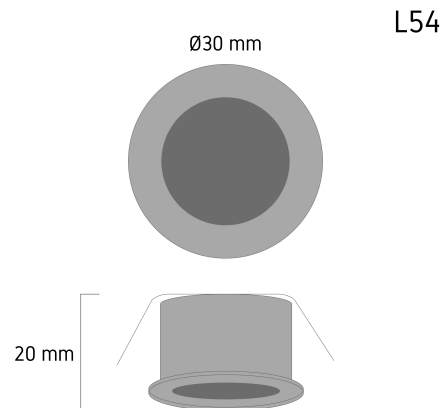

Product Images

Specification Details

PRODUCT	: Downlight L54
BRAND	: EZ Lighting
DESCRIPTION	: Downlights
DIMENSION	: L30 x W30 x H20 mm + Cable Length N/A mm
LAMP TYPE	: LED Built-in x 1 pcs (Maximum : 1W)
COLOR	: White
MATERIAL	: Powder Coated Aluminum
WEIGHT	: 0.000 kg
IP RATING	: IP 20
INSTALLATION	: Recess Mounted
CUT OUT SIZE	:

Light Source Info

LIGHT COLOR CCT	: 3000K
POWER (WATT)	: 1
LUMEN	: 100
BEAM ANGLE	: N/A
CRI	: > 80
INPUT VOLTAGE	: AC 220V
POWER FACTOR	: N/A
AVG. LIFE TIME	: 25,000 Hrs
DIMMABLE	: Non-Dimmable
CONTROL GEAR	: Driver Included