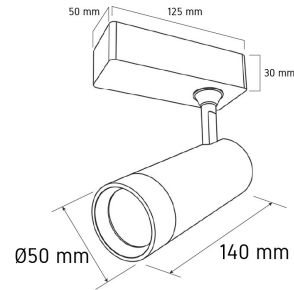

Product Images

L63

Specification Details

PRODUCT	: Tracklight L63 LED Daylight 12W
BRAND	: LAMP & LIGHT
DESCRIPTION	: Tracklights
DIMENSION	: L50 x W50 x H140 mm + Cable Length N/A mm
LAMP TYPE	: LED Built-in x 1 pcs
COLOR	: Black
MATERIAL	: Powder Coated Aluminum
WEIGHT	: 0.250 kg
IP RATING	: IP 20
INSTALLATION	: In Track
CUT OUT SIZE	: -

Light Source Info

LIGHT COLOR CCT	: 6000K
POWER (WATT)	: 12
LUMEN	: 1200
BEAM ANGLE	: 24 D
CRI	: > 90
INPUT VOLTAGE	: AC 220V
POWER FACTOR	: 0.5
AVG. LIFE TIME	: 25,000 Hrs
DIMMABLE	: Non-Dimmable
CONTROL GEAR	: Driver Included