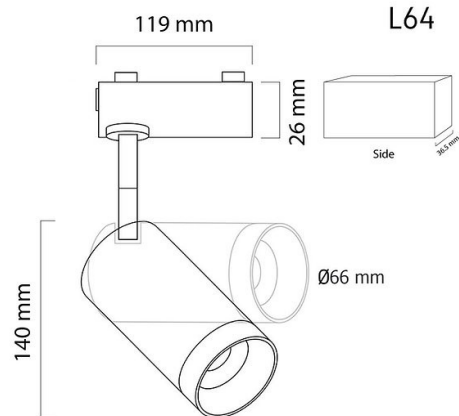

Product Images

Specification Details

PRODUCT	: Tracklight L64 LED Warmwhite 15W
BRAND	: LAMP & LIGHT
DESCRIPTION	: Tracklights
DIMENSION	: L66 x W66 x H140 mm + Cable Length N/A mm
LAMP TYPE	: LED Built-in x 1 pcs (Maximum : LED Built in)
COLOR	: White
MATERIAL	: Powder Coated Aluminum
WEIGHT	: 0.400 kg
IP RATING	: IP 20
INSTALLATION	: In Track
CUT OUT SIZE	: -

Light Source Info

LIGHT COLOR CCT	: 3000K
POWER (WATT)	: 15
LUMEN	: 1500
BEAM ANGLE	: 24 D
CRI	: > 90
INPUT VOLTAGE	: AC 220V
POWER FACTOR	: 0.5
AVG. LIFE TIME	: 25,000 Hrs
DIMMABLE	: Non-Dimmable
CONTROL GEAR	: Driver Included