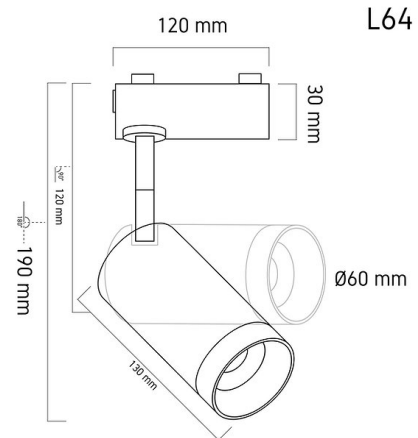

Product Images

Specification Details

PRODUCT	: Tracklight L64 LED Warmwhite 15W
BRAND	: LAMP & LIGHT
DESCRIPTION	: Tracklights
DIMENSION	: L60 x W60 x H190 mm + Cable Length N/A mm
LAMP TYPE	: LED Built-in x 1 pcs (Maximum : LED Built-in)
COLOR	: Powdered Coated Sandy White
MATERIAL	: Powder Coated Aluminum
WEIGHT	: 0.4 kg
IP RATING	: IP 20
INSTALLATION	: In Track
CUT OUT SIZE	: -

Light Source Info

LIGHT COLOR CCT	: 3000K
POWER (WATT)	: 15
LUMEN	: 1500
BEAM ANGLE	: 24 D
CRI	: > 90
INPUT VOLTAGE	: AC 220V
POWER FACTOR	: 0.5
AVG. LIFE TIME	: 25,000 Hrs
DIMMABLE	: Non-Dimmable
CONTROL GEAR	: Driver Included