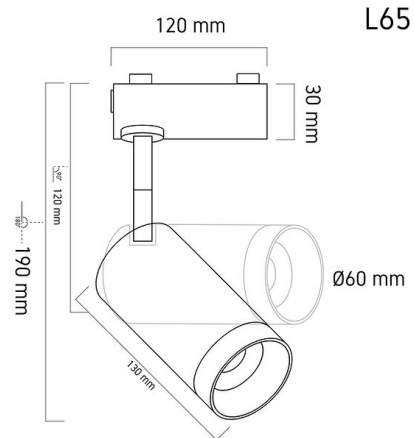

Product Images

Specification Details

PRODUCT	: Tracklight L65 LED Warmwhite 15W
BRAND	: LAMP & LIGHT
DESCRIPTION	: Tracklights
DIMENSION	: L60 x W60 x H190 mm + Cable Length N/A mm
LAMP TYPE	: LED Built-in x 1 pcs (Maximum : LED Built-in)
COLOR	: Powdered Coated Sandy Black
MATERIAL	: Powder Coated Aluminum
WEIGHT	: 0.4 kg
IP RATING	: IP 20
INSTALLATION	: In Track
CUT OUT SIZE	: -

Light Source Info

LIGHT COLOR CCT	: 3000K
POWER (WATT)	: 15
LUMEN	: 1500
BEAM ANGLE	: 24 D
CRI	: > 90
INPUT VOLTAGE	: AC 220V
POWER FACTOR	: 0.5
AVG. LIFE TIME	: 25,000 Hrs
DIMMABLE	: Non-Dimmable
CONTROL GEAR	: Driver Included