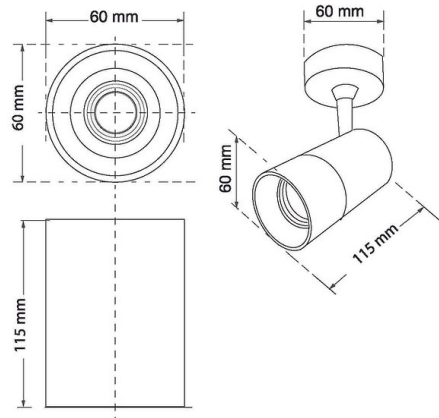

Product Images

Specification Details

PRODUCT	: Surface Downlight L66 LED Warmwhite 12W
BRAND	: LAMP & LIGHT
DESCRIPTION	: Tracklights
DIMENSION	: L60 x W60 x H115 mm + Cable Length N/A mm
LAMP TYPE	: LED Built-in x 1 pcs (Maximum : 12W)
COLOR	: Black
MATERIAL	: Powder Coated Aluminum
WEIGHT	: 0.3 kg
IP RATING	: IP 20
INSTALLATION	: Surface Mounted
CUT OUT SIZE	: -

Light Source Info

LIGHT COLOR CCT	: 3000K
POWER (WATT)	: 12
LUMEN	: 1200
BEAM ANGLE	: 24 D
CRI	: > 90
INPUT VOLTAGE	: AC 220V
POWER FACTOR	: 0.5
AVG. LIFE TIME	: 25,000 Hrs
DIMMABLE	: Non-Dimmable
CONTROL GEAR	: Driver Included