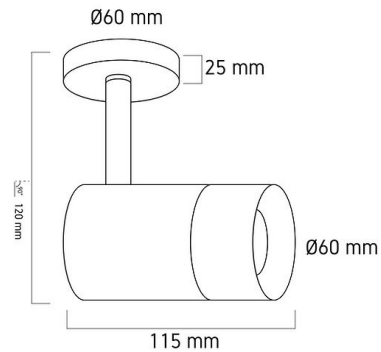

Product Images

L67

Specification Details

PRODUCT	: Surface Downlight L67 LED Warmwhite 12W
BRAND	: LAMP & LIGHT
DESCRIPTION	: Downlights
DIMENSION	: L60 x W60 x H115 mm + Cable Length N/A mm
LAMP TYPE	: LED Built-in x 1 pcs
COLOR	: White
MATERIAL	: Powder Coated Aluminum
WEIGHT	: 0.300 kg
IP RATING	: IP 20
INSTALLATION	: Surface Mounted
CUT OUT SIZE	: -

Light Source Info

LIGHT COLOR CCT	: 3000K
POWER (WATT)	: 12
LUMEN	: 1200
BEAM ANGLE	: 24 D
CRI	: > 90
INPUT VOLTAGE	: AC 220V
POWER FACTOR	: 0.5
AVG. LIFE TIME	: 25,000 Hrs
DIMMABLE	: Non-Dimmable
CONTROL GEAR	: Driver Included