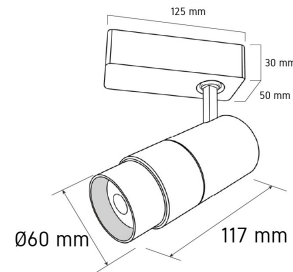

Product Images

L68

Specification Details

PRODUCT	: Tracklight L68 LED Warmwhite 12W Adjustable
BRAND	: LAMP & LIGHT
DESCRIPTION	: Tracklights
DIMENSION	: L60 x W60 x H117 mm + Cable Length N/A mm
LAMP TYPE	: LED Built-in x 1 pcs
COLOR	: Black
MATERIAL	: Powder Coated Aluminum
WEIGHT	: 0.250 kg
IP RATING	: IP 20
INSTALLATION	: In Track
CUT OUT SIZE	: -

Light Source Info

LIGHT COLOR CCT	: 3000K
POWER (WATT)	: 12
LUMEN	: 1200
BEAM ANGLE	: 15D - 55D
CRI	: > 90
INPUT VOLTAGE	: AC 220V
POWER FACTOR	: 0.5
AVG. LIFE TIME	: 25,000 Hrs
DIMMABLE	: Non-Dimmable
CONTROL GEAR	: Driver Included