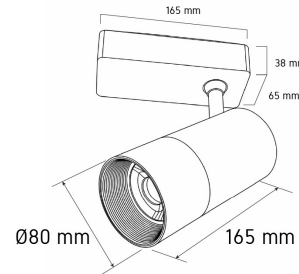

Product Images

L70

Specification Details

PRODUCT	: Tracklight L70 LED Warmwhite 30W
BRAND	: LAMP & LIGHT
DESCRIPTION	: Tracklights
DIMENSION	: L80 x W80 x H165 mm + Cable Length N/A mm
LAMP TYPE	: LED Built-in x 1 pcs
COLOR	: Black
MATERIAL	: Powder Coated Aluminum
WEIGHT	: 0.400 kg
IP RATING	: IP 20
INSTALLATION	: In Track
CUT OUT SIZE	: -

Light Source Info

LIGHT COLOR CCT	: 3000K
POWER (WATT)	: 30
LUMEN	: 3000
BEAM ANGLE	: 24 D
CRI	: > 90
INPUT VOLTAGE	: AC 220V
POWER FACTOR	: 0.5
AVG. LIFE TIME	: 25,000 Hrs
DIMMABLE	: Non-Dimmable
CONTROL GEAR	: Driver Included