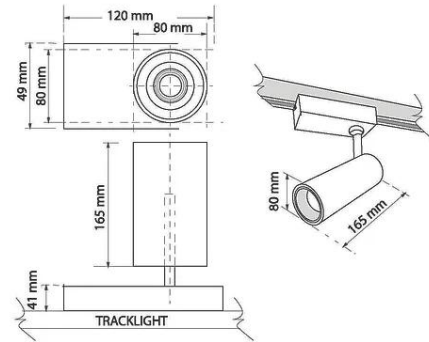

Product Images

Specification Details

PRODUCT	: Tracklight L71 LED Warmwhite 30W
BRAND	: LAMP & LIGHT
DESCRIPTION	: Tracklights
DIMENSION	: L75 x W75 x H160 mm + Cable Length N/A mm
LAMP TYPE	: LED Built-in x 1 pcs (Maximum : LED Built-in)
COLOR	: Powdered Coated Sandy White
MATERIAL	: Powder Coated Aluminum
WEIGHT	: 0.4 kg
IP RATING	: IP 20
INSTALLATION	: In Track
CUT OUT SIZE	: -

Light Source Info

LIGHT COLOR CCT	: 3000K
POWER (WATT)	: 30
LUMEN	: 3000
BEAM ANGLE	: 24 D
CRI	: > 90
INPUT VOLTAGE	: AC 220V
POWER FACTOR	: 0.5
AVG. LIFE TIME	: 25,000 Hrs
DIMMABLE	: Non-Dimmable
CONTROL GEAR	: Driver Included