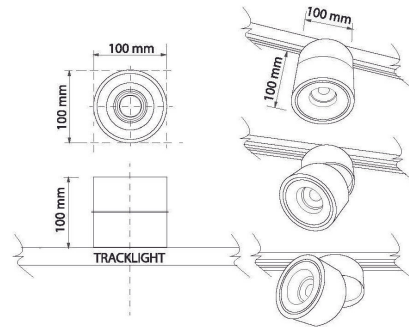

Product Images

Specification Details

PRODUCT	: Tracklight L72 LED Warmwhite 12W
BRAND	: LAMP & LIGHT
DESCRIPTION	: Tracklights
DIMENSION	: L100 x W100 x H100 mm + Cable Length N/A mm
LAMP TYPE	: LED Built-in x 1 pcs (Maximum : 12W)
COLOR	: Black
MATERIAL	:
WEIGHT	: 0.4 kg
IP RATING	: IP 20
INSTALLATION	: In Track
CUT OUT SIZE	: -

Light Source Info

LIGHT COLOR CCT	: 3000K
POWER (WATT)	: 12
LUMEN	: 1200
BEAM ANGLE	: 24 D
CRI	: > 90
INPUT VOLTAGE	: AC 220V
POWER FACTOR	: 0.5
AVG. LIFE TIME	: 25,000 Hrs
DIMMABLE	: Non-Dimmable
CONTROL GEAR	: Driver Included