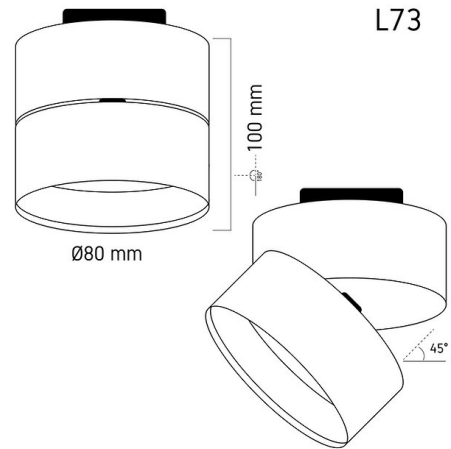

## Product Images

## Specification Details

PRODUCT	: Tracklight L73 LED Warmwhite 12W
BRAND	: LAMP & LIGHT
DESCRIPTION	: Tracklights
DIMENSION	: L80 x W80 x H100 mm + Cable Length N/A mm
LAMP TYPE	: LED Built-in x 1 pcs ( Maximum : LED Built-in)
COLOR	: Powdered Coated Sandy White
MATERIAL	: Powder Coated Aluminum
WEIGHT	: 0.4 kg
IP RATING	: IP 20
INSTALLATION	: In Track
CUT OUT SIZE	: -

## Light Source Info

LIGHT COLOR CCT	: 3000K
POWER (WATT)	: 12
LUMEN	: 1200
BEAM ANGLE	: 24 D
CRI	: > 90
INPUT VOLTAGE	: AC 220V
POWER FACTOR	: 0.5
AVG. LIFE TIME	: 25,000 Hrs
DIMMABLE	: Non-Dimmable
CONTROL GEAR	: Driver Included