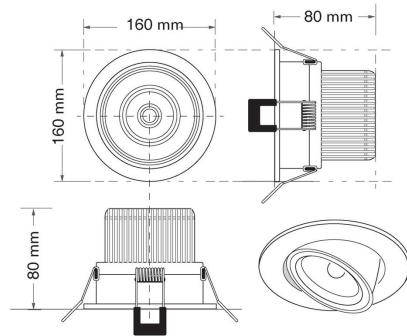

Product Images

Specification Details

PRODUCT	: Downlight L74
BRAND	: LAMP & LIGHT
DESCRIPTION	: Downlights
DIMENSION	: L160 x W160 x H80 mm + Cable Length N/A mm
LAMP TYPE	: LED Built-in x 1 pcs (Maximum : LED Built in 24W)
COLOR	: White
MATERIAL	: Powder Coated Aluminum
WEIGHT	: 0.000 kg
IP RATING	: IP 20
INSTALLATION	: Recess Mounted
CUT OUT SIZE	: 135

Light Source Info

LIGHT COLOR CCT	: 3000K
POWER (WATT)	: 24
LUMEN	: 2400
BEAM ANGLE	: 24 D
CRI	: > 90
INPUT VOLTAGE	: AC 220V
POWER FACTOR	: 0.5
AVG. LIFE TIME	: 25,000 Hrs
DIMMABLE	: Non-Dimmable
CONTROL GEAR	: Driver Included