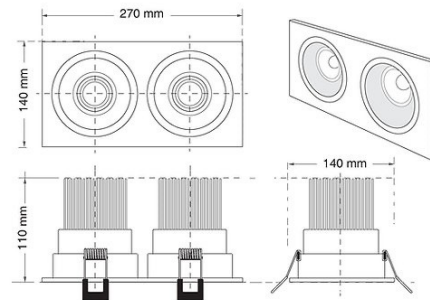

Product Images

Specification Details

PRODUCT	: Downlight L77
BRAND	: LAMP & LIGHT
DESCRIPTION	: Downlights
DIMENSION	: L270 x W140 x H110 mm + Cable Length N/A mm
LAMP TYPE	: LED Built-in x 2 pcs (Maximum : LED Built-in x 2 pcs (Maximum : 48W))
COLOR	: White,Black
MATERIAL	: Powder Coated Aluminum
WEIGHT	: 0.800 kg
IP RATING	: IP 20
INSTALLATION	: Recess Mounted
CUT OUT SIZE	: 105 X 235

Light Source Info

LIGHT COLOR CCT	: 4000K
POWER (WATT)	: 48
LUMEN	: 4800
BEAM ANGLE	: 24 D
CRI	: > 90
INPUT VOLTAGE	: AC 220V
POWER FACTOR	: 0.5
AVG. LIFE TIME	: 25,000 Hrs
DIMMABLE	: Non-Dimmable
CONTROL GEAR	: Driver Included