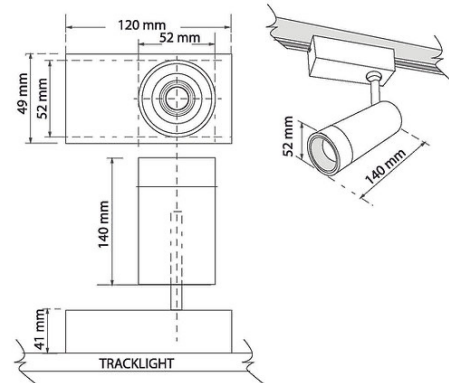

Product Images

Specification Details

PRODUCT	: Tracklight L78 LED Coolwhite 12W
BRAND	: LAMP & LIGHT
DESCRIPTION	: Tracklights
DIMENSION	: L52 x W52 x H140 mm + Cable Length N/A mm
LAMP TYPE	: LED Built-in x 1 pcs (Maximum : 12W)
COLOR	: Black
MATERIAL	: Powder Coated Aluminum
WEIGHT	: 0.25 kg
IP RATING	: IP 20
INSTALLATION	: In Track
CUT OUT SIZE	: -

Light Source Info

LIGHT COLOR CCT	: 4000K
POWER (WATT)	: 12
LUMEN	: 1200
BEAM ANGLE	: 24 D
CRI	: > 90
INPUT VOLTAGE	: AC 220V
POWER FACTOR	: 0.5
AVG. LIFE TIME	: 25,000 Hrs
DIMMABLE	: Non-Dimmable
CONTROL GEAR	: Driver Included