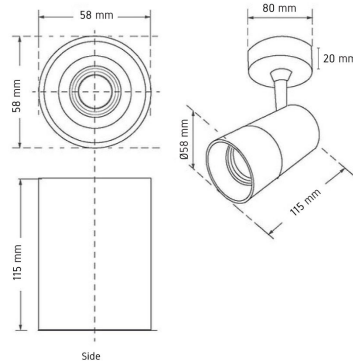

Product Images

L79

Specification Details

PRODUCT	: Surface Downlight L79 LED Coolwhite 12W
BRAND	: LAMP & LIGHT
DESCRIPTION	: Tracklights
DIMENSION	: L58 x W58 x H115 mm + Cable Length N/A mm
LAMP TYPE	: LED Built-in x 1 pcs (Maximum : 12W)
COLOR	: Blue
MATERIAL	:
WEIGHT	: 0.300 kg
IP RATING	: IP 20
INSTALLATION	: Surface Mounted
CUT OUT SIZE	: -

Light Source Info

LIGHT COLOR CCT	: 4000K
POWER (WATT)	: 12
LUMEN	: 1200
BEAM ANGLE	: 24 D
CRI	: > 90
INPUT VOLTAGE	: AC 220V
POWER FACTOR	: 0.5
AVG. LIFE TIME	: 25,000 Hrs
DIMMABLE	: Non-Dimmable
CONTROL GEAR	: Driver Included