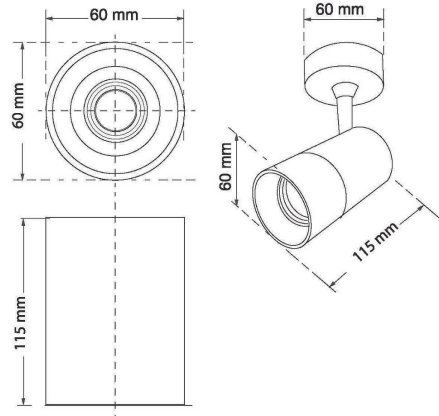

Product Images

Specification Details

PRODUCT	: Surface Downlight L79 LED Coolwhite 12W
BRAND	: LAMP & LIGHT
DESCRIPTION	: Tracklights
DIMENSION	: L60 x W60 x H115 mm + Cable Length N/A mm
LAMP TYPE	: LED Built-in x 1 pcs (Maximum : 12W)
COLOR	: Black
MATERIAL	: Powder Coated Aluminum
WEIGHT	: 0.3 kg
IP RATING	: IP 20
INSTALLATION	: Surface Mounted
CUT OUT SIZE	: -

Light Source Info

LIGHT COLOR CCT	: 4000K
POWER (WATT)	: 12
LUMEN	: 1200
BEAM ANGLE	: 24 D
CRI	: > 90
INPUT VOLTAGE	: AC 220V
POWER FACTOR	: 0.5
AVG. LIFE TIME	: 25,000 Hrs
DIMMABLE	: Non-Dimmable
CONTROL GEAR	: Driver Included